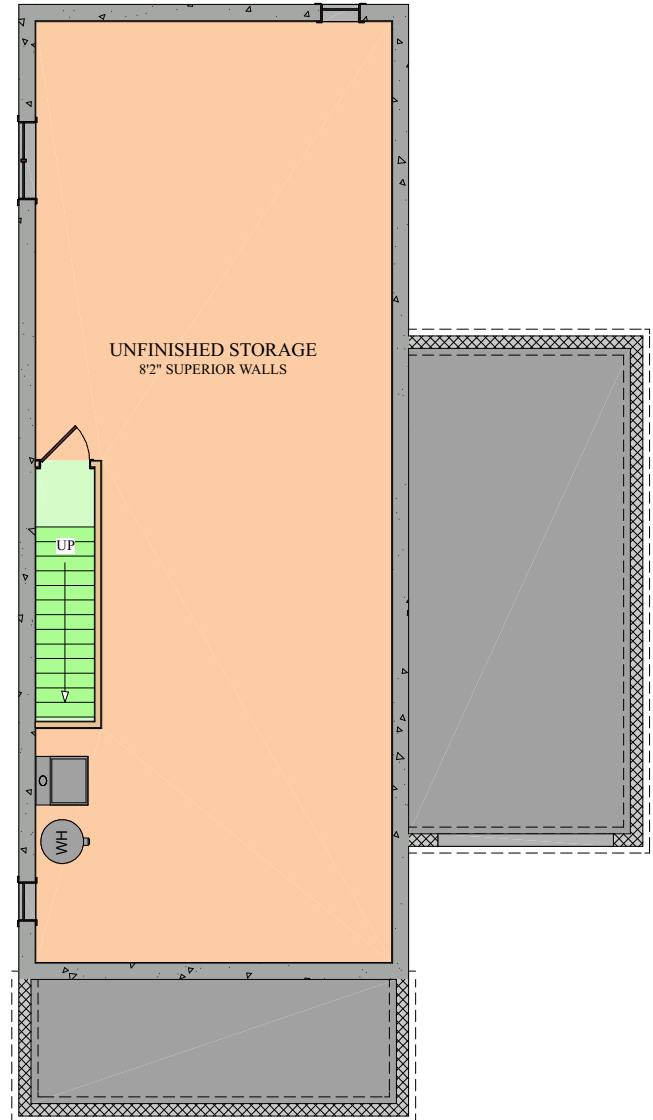

Modern Cottage Collection

Smart spaces. Smarter homes. Smartest design.

BYTE

ELEVATION A

THESE RENDERINGS ARE FOR ILLUSTRATIVE PURPOSES ONLY, SEE YOUR SALES PROFESSIONAL FOR ADDITIONAL INFORMATION

Our new generation of modern plans begins with Byte, a truly stunning bite-sized home. Designed at 1000 square feet, every inch is planned with intentionality to create beautiful and functional spaces. The architectural lines and fabulous windows may give the first impressions but the interior cradle of comfort is unforgettable.

BYTE

First Floor

Basement