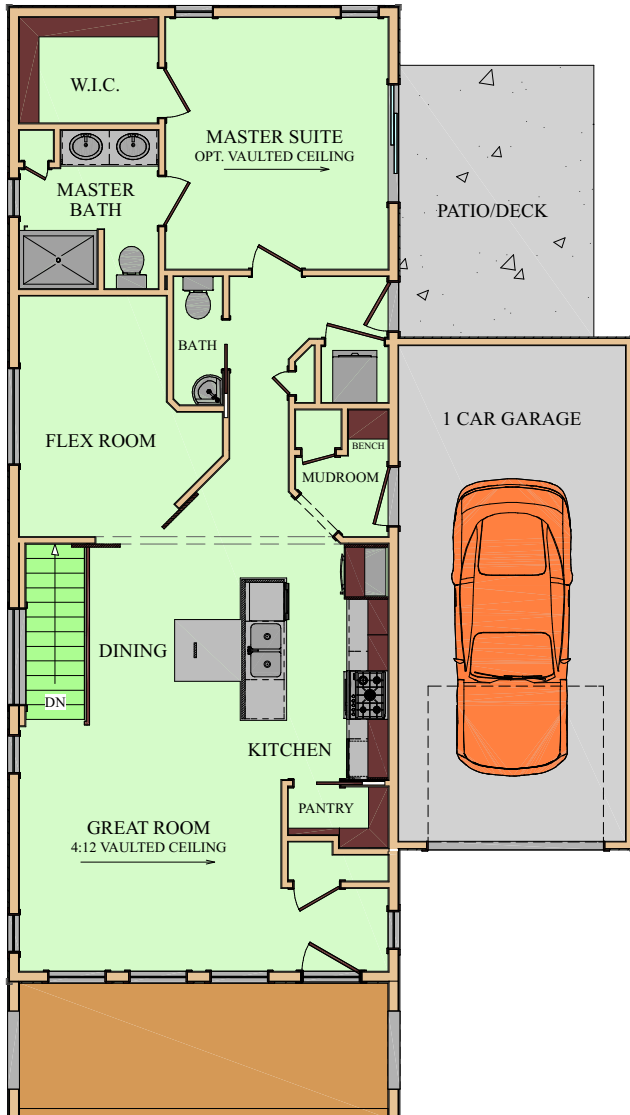

Modern Cottage Collection

Smart spaces. Smarter homes. Smartest design.

BYTE

ELEVATION A

THESE RENDERINGS ARE FOR ILLUSTRATIVE PURPOSES ONLY, SEE YOUR SALES PROFESSIONAL FOR ADDITIONAL INFORMATION

Our new generation of modern plans begins with Byte, a truly stunning bite-sized home. Designed at 1000 square feet, every inch is planned with intentionality to create beautiful and functional spaces. The architectural lines and fabulous windows may give the first impressions but the interior cradle of comfort is unforgettable.

BYTE

First Floor

Basement