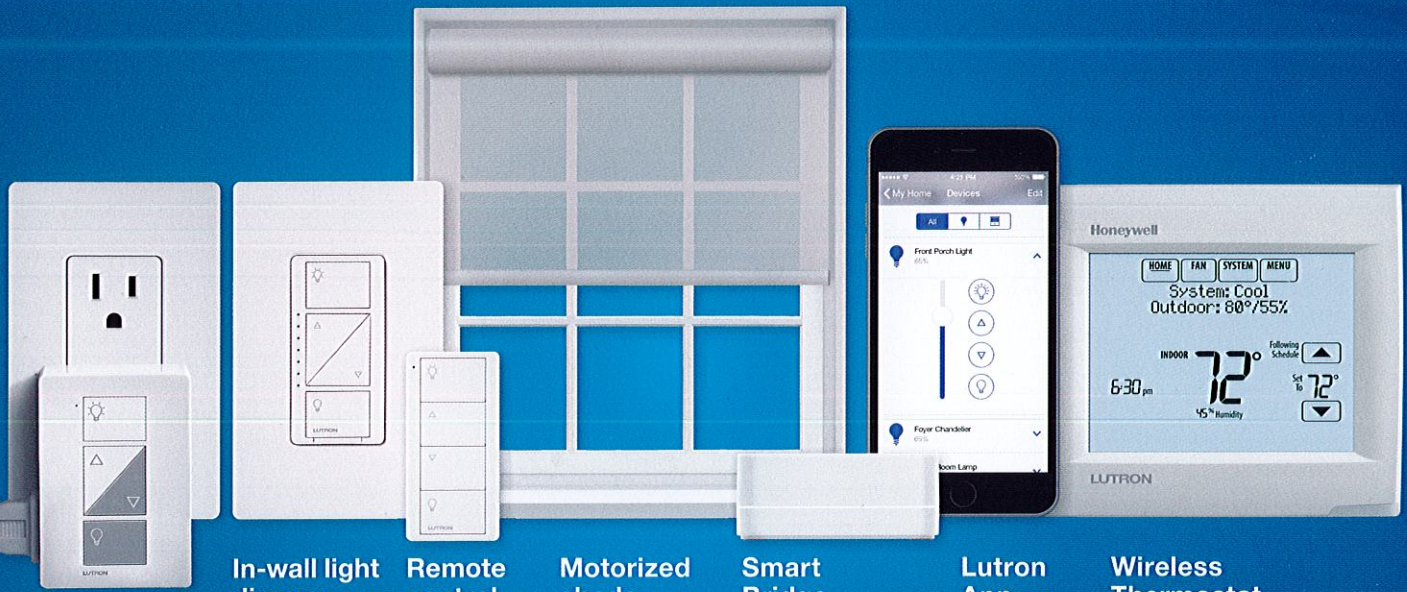

# Lutron Caséta Wireless

Control your lights, shades, and temperature from anywhere

Plug-in lamp dimmer

In-wall light dimmer

Remote control

Motorized shade

Smart Bridge

Lutron App

## Control from anywhere

- Turn lights on from your car
- Adjust temperature from your office
- Turn off lights and close shades from your bed
- Schedule lights, shades, and temperature to automatically adjust at set times of day

## Set up is easy

- Ideal for existing or new homes
- No new wiring required
- Watch the installation videos on [www.CasetaWireless.com](http://www.CasetaWireless.com)

**NEW!**

Works with Carrier and Ecobee Thermostats